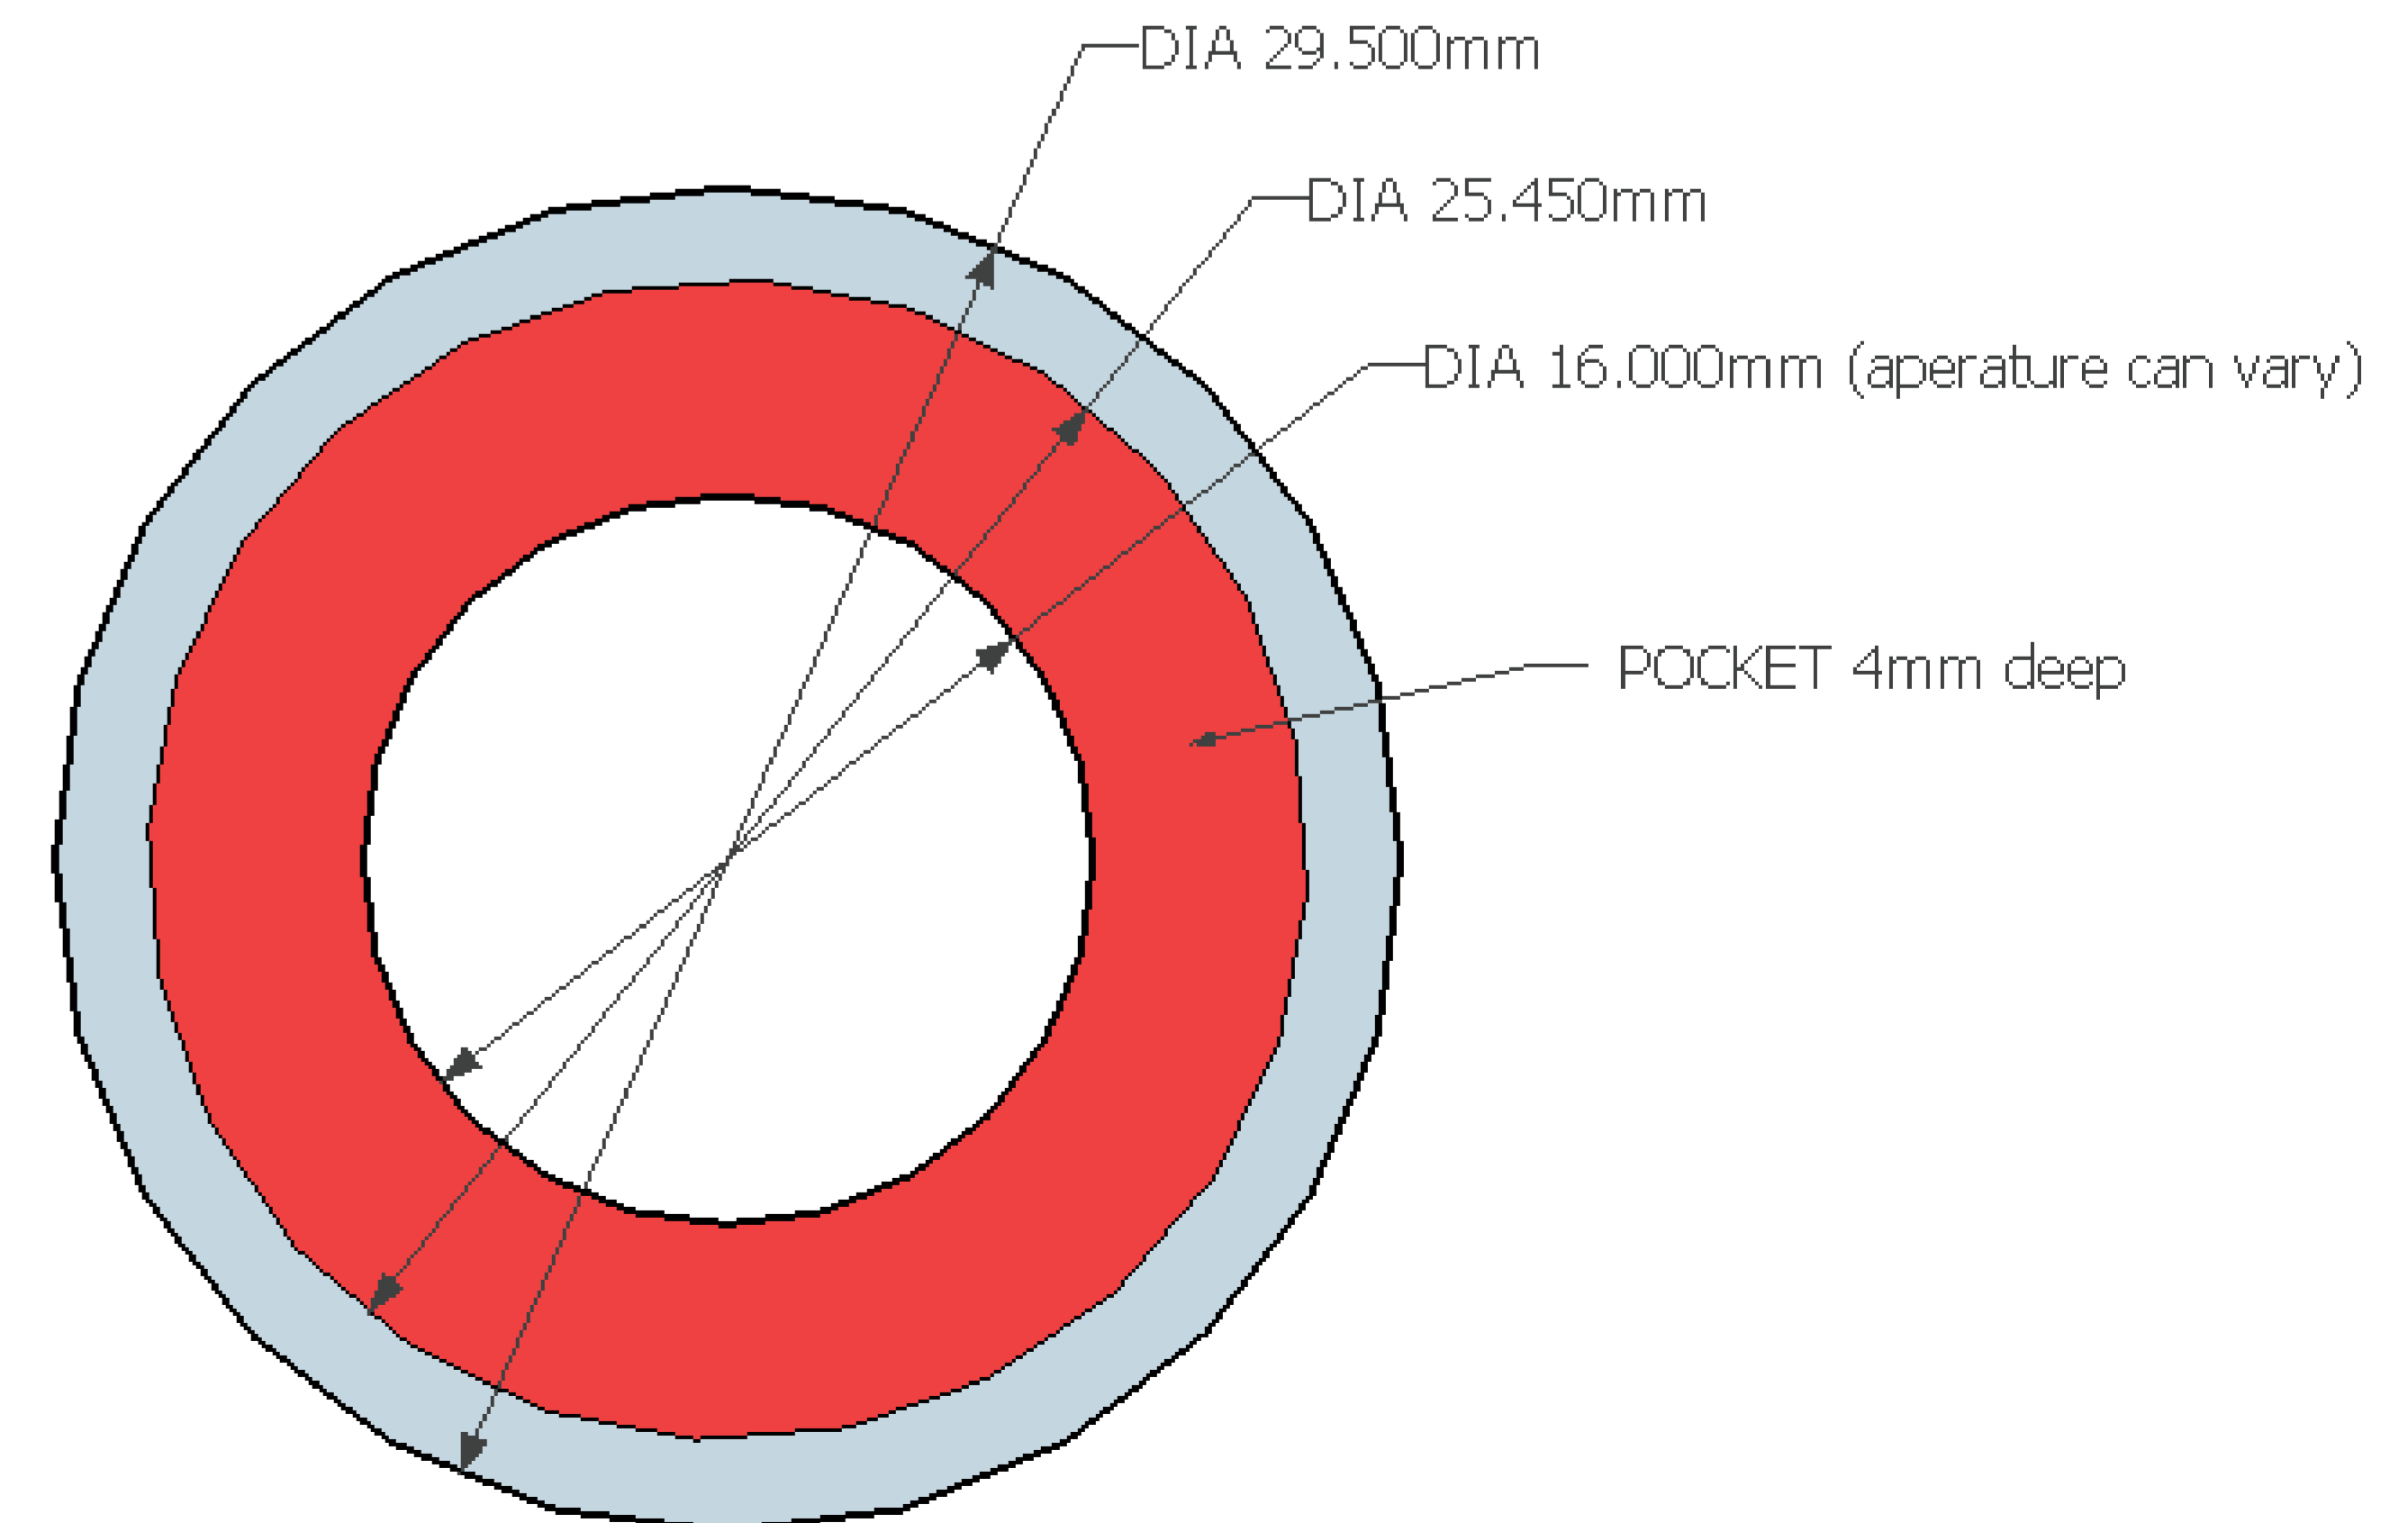

MOUNTING FLANGE

SHAFT SLIDE

LENS STOP

LENS RETAINER