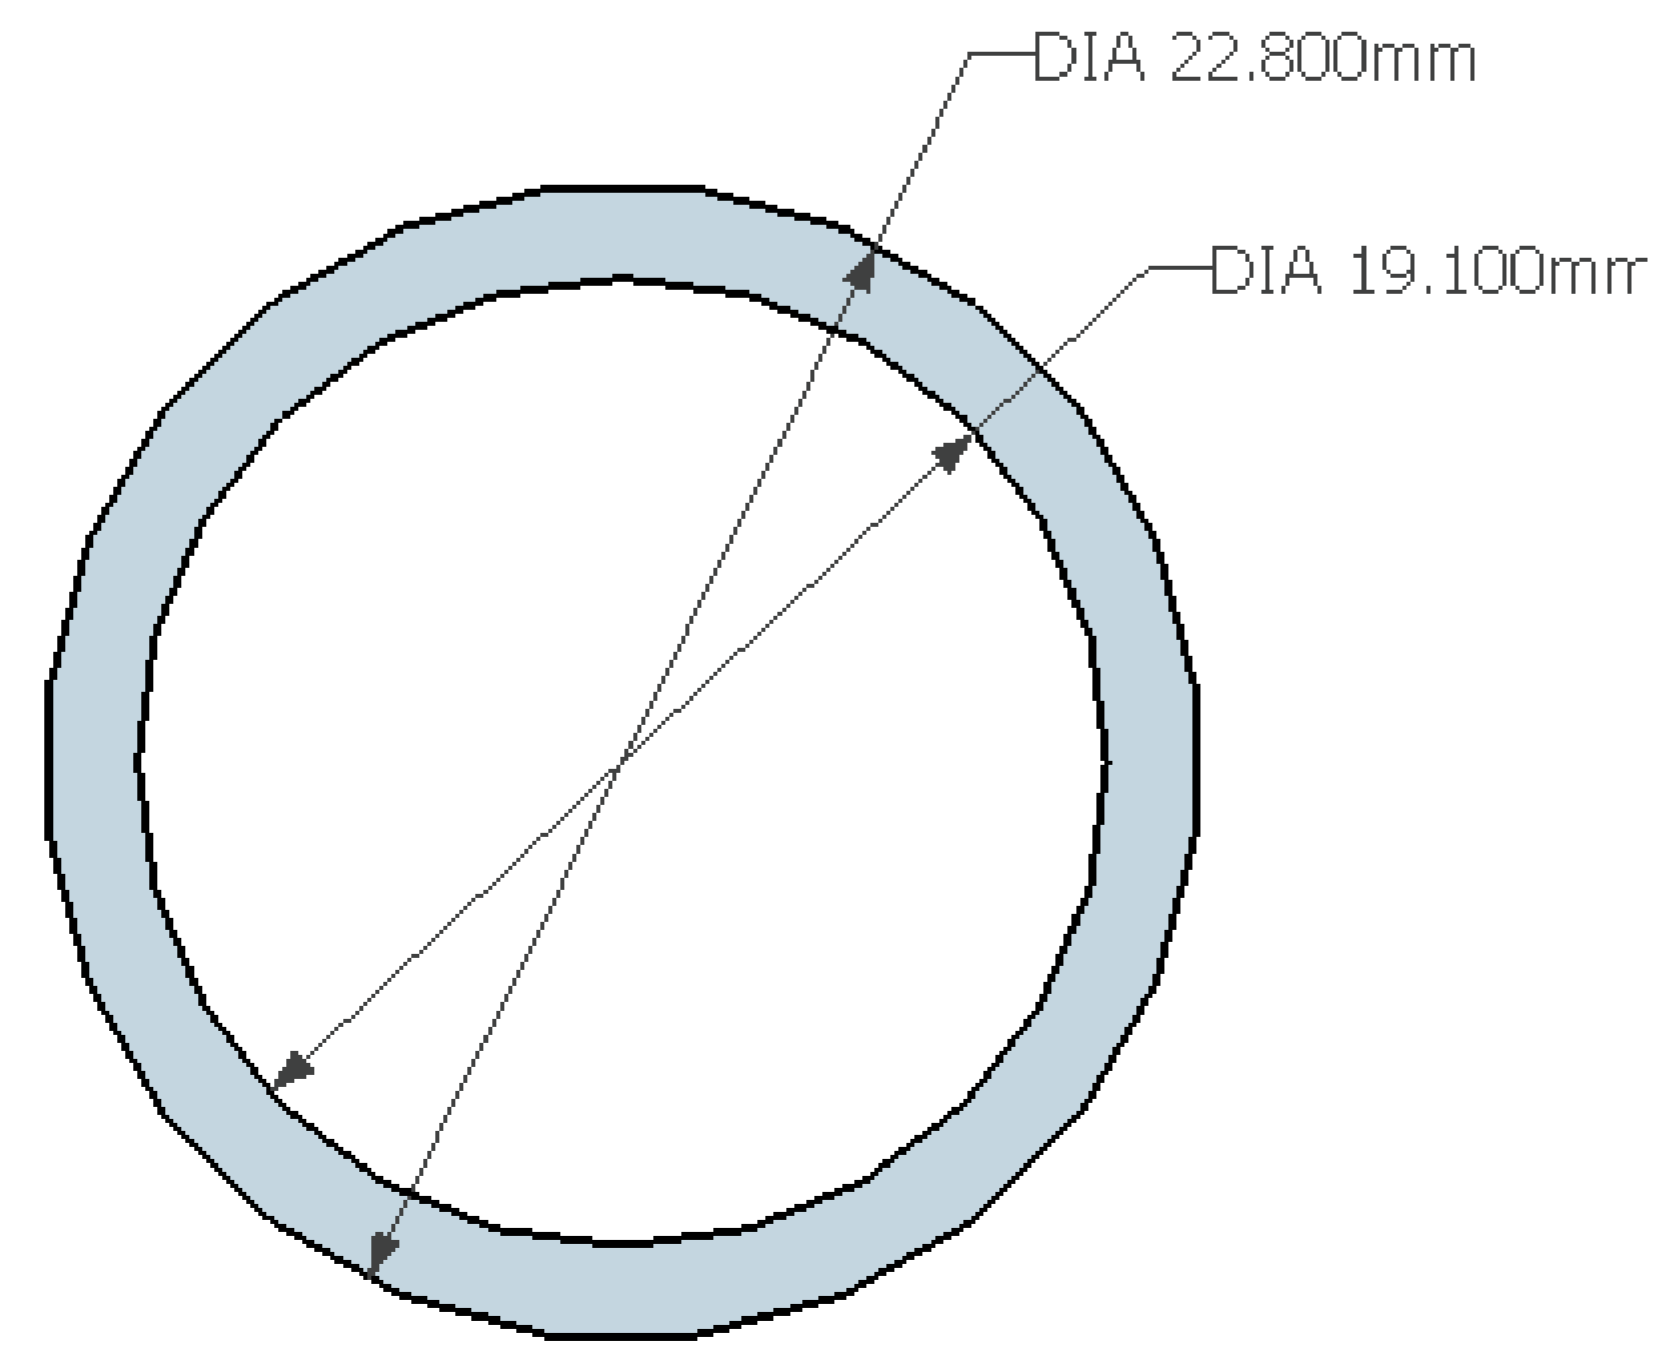

MOUNTING FLANGE

SHAFT SLIDE

LENS STOP

LENS RETAINER