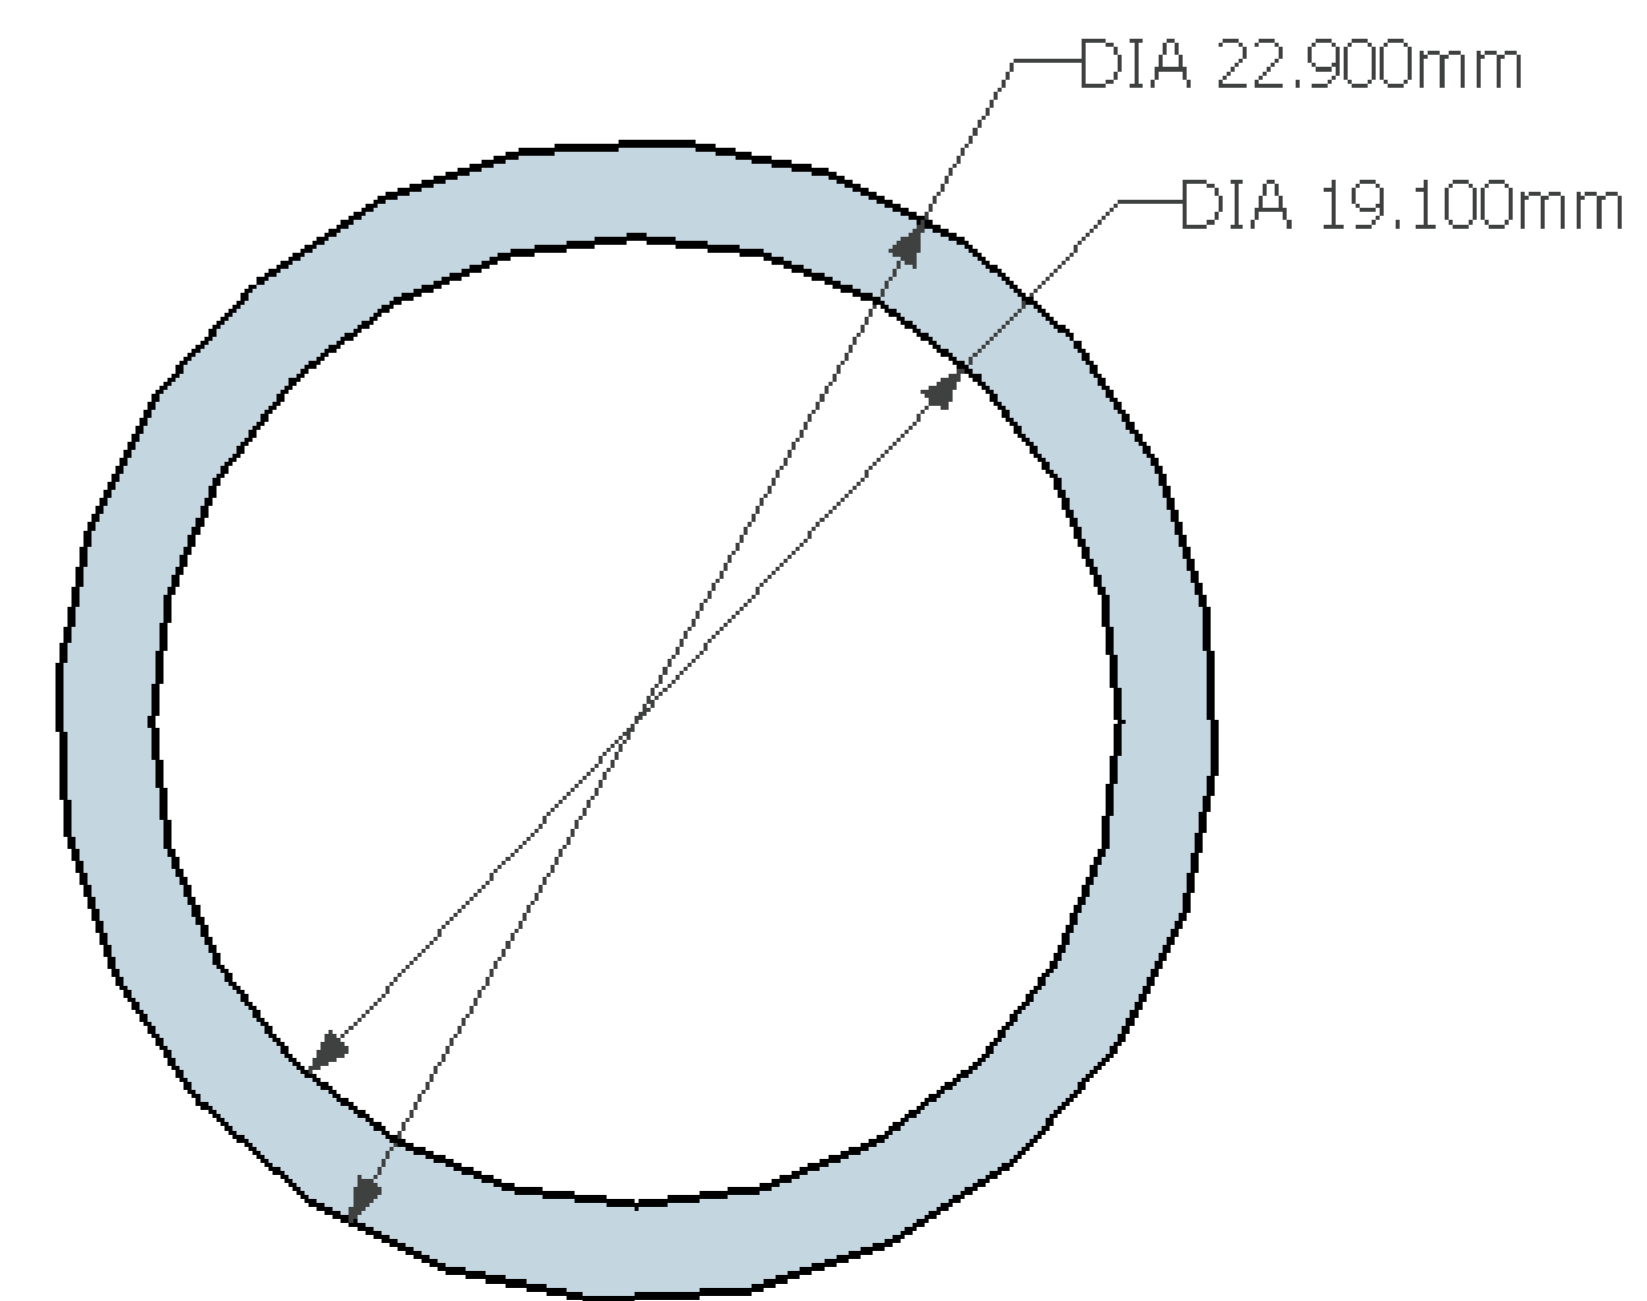

MOUNTING FLANGE

SHAFT SLIDE

LENS STOP

LENS RETAINER